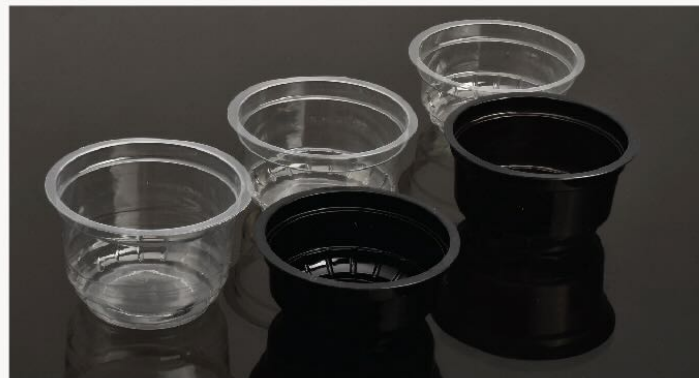

## Circle Sauce Containers

Available in 3 different sizes with high transparency & Easier opening level.

### WHY YOU'LL LOVE IT:

HIGH CLARITY  
MATERIAL

RECYCLABLE

NESTABLE  
& STACKABLE

LEAK  
RESISTANT

SHELF  
OPTIMISATION

FREEZER  
SAFE

ITEM NUMBER	ITEM DESCRIPTION	SIZE	DIMENSION	COLOR	Material
■ CSL002	Circle lid (2-3-4 oz)	-	73 x 7.5	CLEAR	PET
■ CS0002	Circle Sauce T 2oz	2oz	73 x 32.5	CLEAR	PET
■ CS0003	Circle Sauce T 3oz	3oz	73 x 39.5	CLEAR	PET
■ CS0004	Circle Sauce T 4oz	4oz	73 x 47.5	BLACK	PET
■ CS0002B	Circle Sauce B 2oz	2oz	73 x 32.5	BLACK	PET
■ CS0003B	Circle Sauce B 3oz	3oz	73 x 39.5	BLACK	PET
■ CS0004B	Circle Sauce B 4oz	4oz	73 x 47.5	BLACK	PET