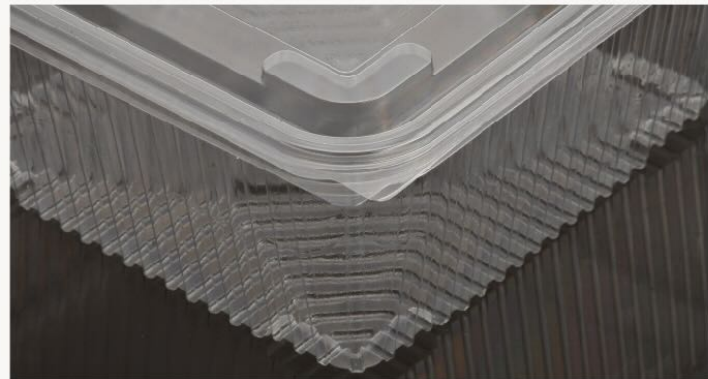

### WHY YOU'LL LOVE IT:

HIGH CLARITY  
MATERIAL

RECYCLABLE

NESTABLE  
& STACKABLE

LEAK  
RESISTANT

SHELF  
OPTIMISATION

FREEZER  
SAFE

ITEM NUMBER	ITEM DESCRIPTION	SIZE	DIMENSION	COLOR	Material
H0750S	Hinged Square 750 cc	750cc	205 x 205 x 42	CLEAR	PET
H1000S	Hinged Square 1000 cc	1000cc	205 x 205 x 48	CLEAR	PET
H1250S	Hinged Square 1250cc	1250cc	205 x 205 x 55	CLEAR	PET
H1500S	Hinged Square 1500cc	1500cc	205 x 205 x 64	CLEAR	PET
H1750S	Hinged Square 1750cc	1750cc	205 x 205 x 75	CLEAR	PET
H2000S	Hinged Square 2000cc	2000cc	205 x 205 x 86	CLEAR	PET